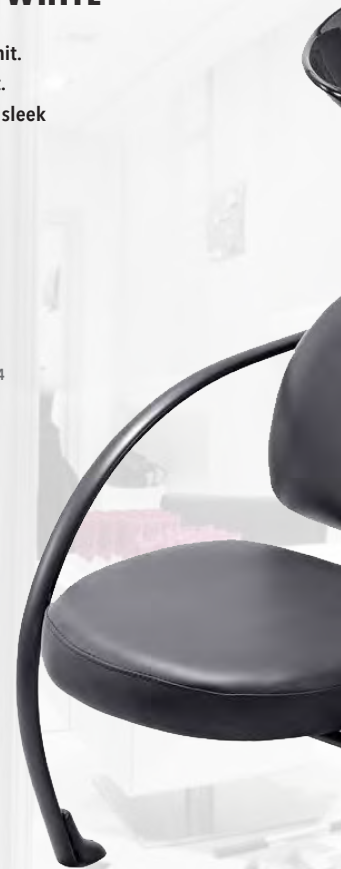

BACKWASH CHAIR WITH ADJUSTABLE BACKREST ORANGE

Single washing unit.
Vinyl covered seat.
Retro styling with sleek
lines.
Plastic basin.

Code ABU001OR
Pack size 1
Barcode 6002674010662

BACKWASH CHAIR WITH ADJUSTABLE BACKREST WHITE

Single washing unit.
Vinyl covered seat.
Retro styling with sleek
lines.
Plastic basin.

Code ABU001WH
Pack size 1
Barcode 6002674010624

BACKWASH CHAIR WITH ADJUSTABLE BACKREST GREEN

Single washing unit.
Vinyl covered seat.
Retro styling with sleek
lines.
Plastic basin.

Code ABU001GR
Pack size 1
Barcode 6002674010655